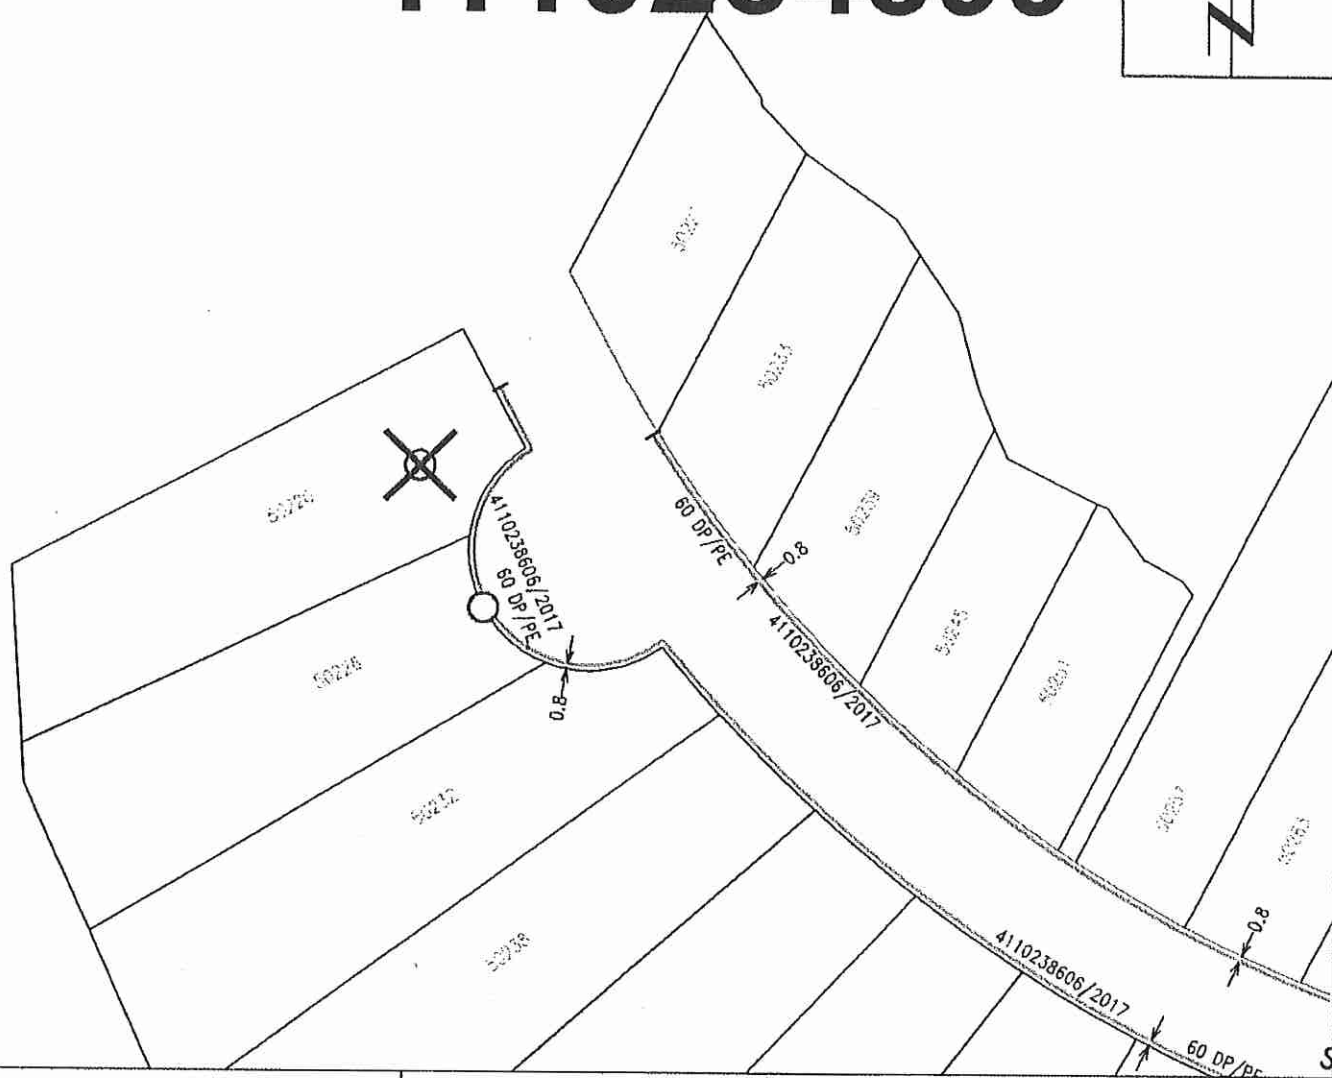

# 4110284899

**Nearest Intersection: Dickinson Pl and Marble Hill Rd.**  
Distance from lot to intersection is 235 meters (74 degrees West of North).  
View Scale: 1:1000

**50220 Sienna Ave, Chilliwack**

Order #: 30967110 Prem #: 10080866 City Limits: Chilliwack

X: 1304067230.00 Y: 466938616.00

2017/11/30